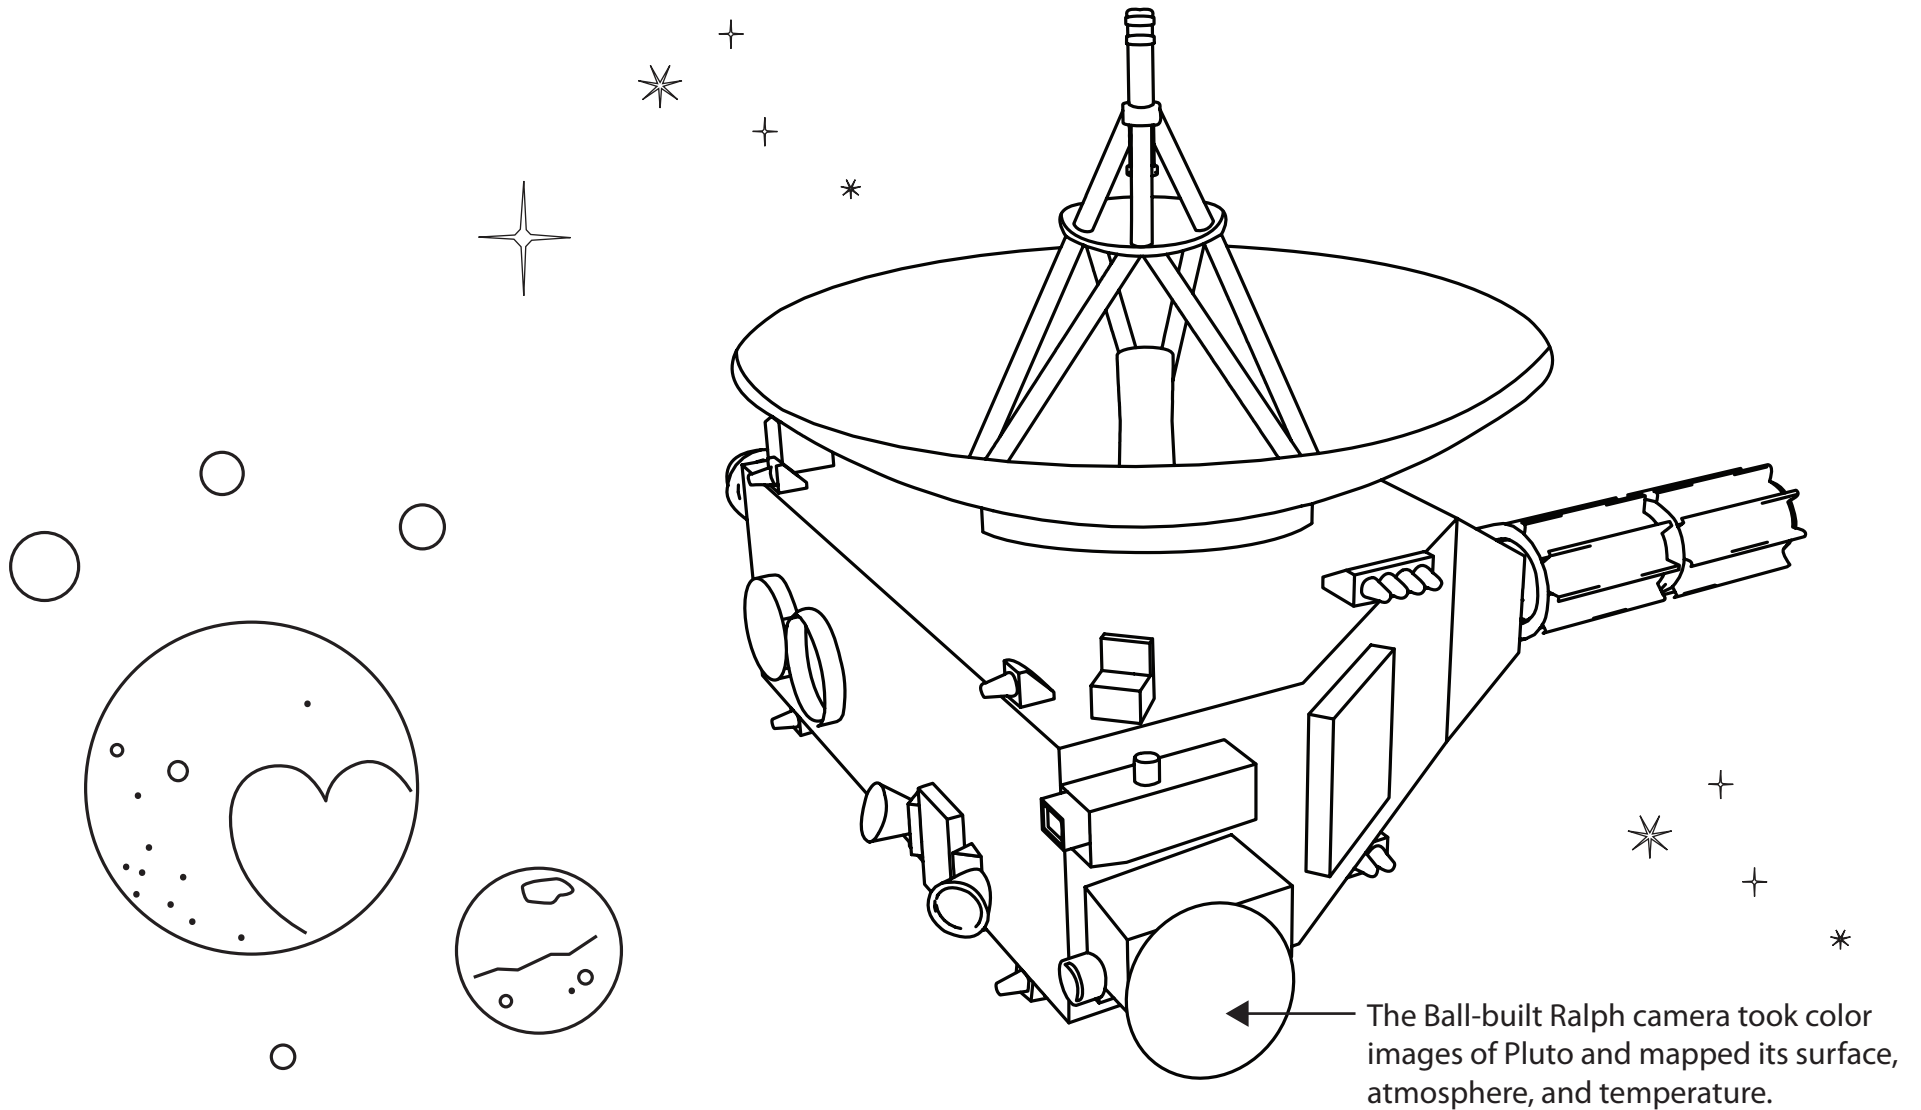

New Horizons

The Ball-built Ralph camera took color images of Pluto and mapped its surface, atmosphere, and temperature.