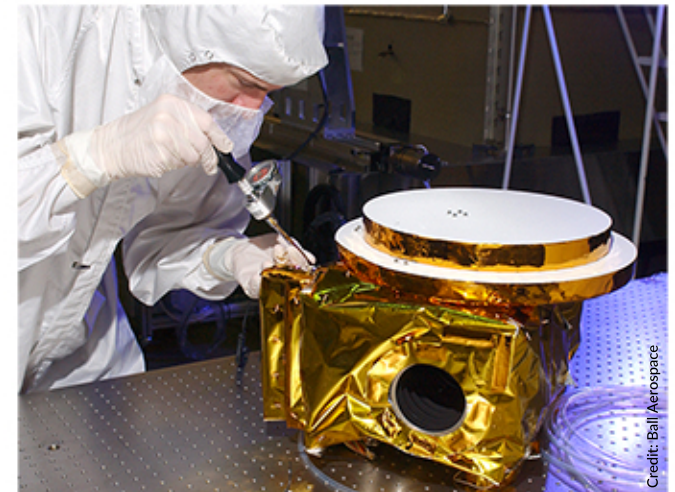

NEW HORIZONS

THE FIRST MISSION TO PLUTO—AND BEYOND!

The Ball-built Ralph camera took color images of Pluto and mapped its surface, atmosphere and temperature.