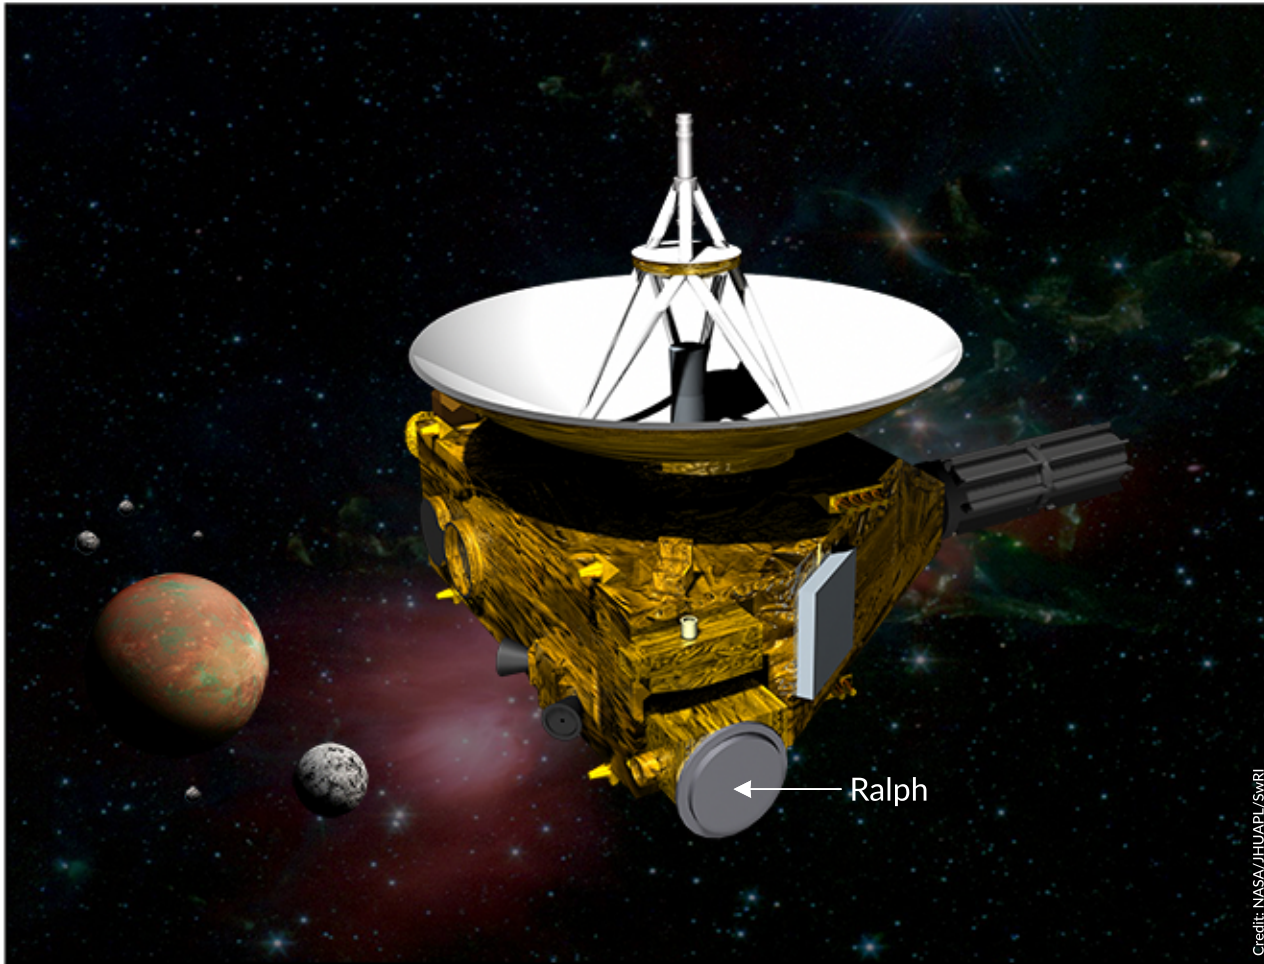

NEW HORIZONS

THE FIRST MISSION TO PLUTO—AND BEYOND!

The Ball-built Ralph camera took color images of Pluto and mapped its surface, atmosphere and temperature.